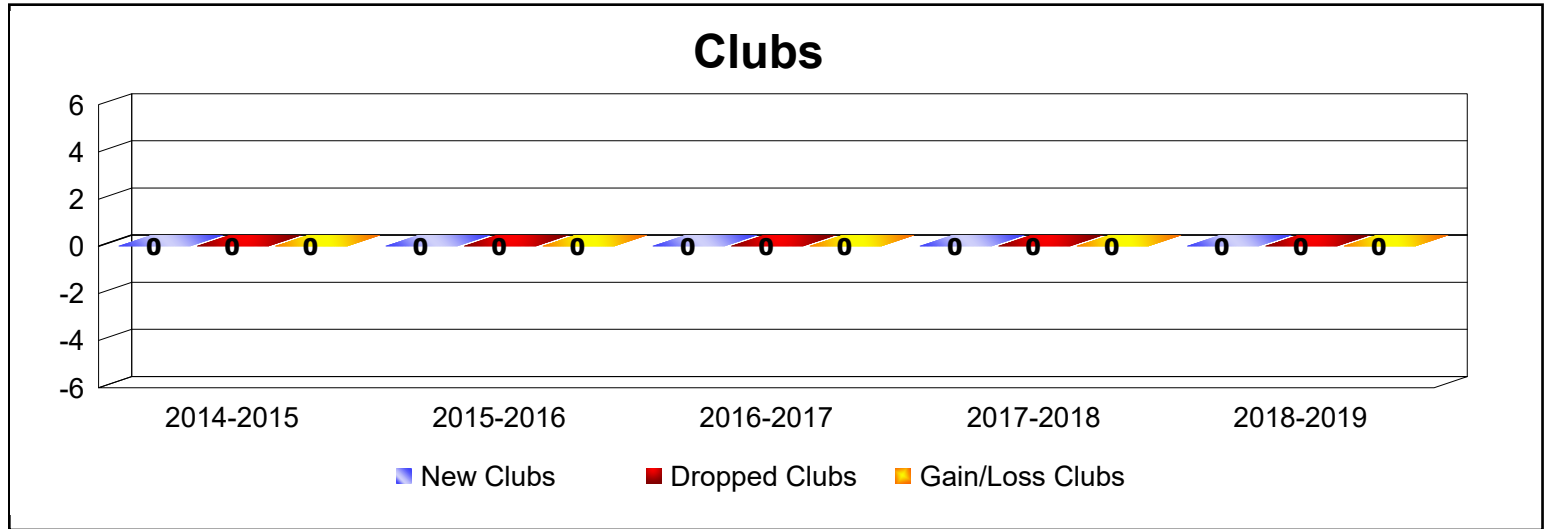

Year	New Clubs	Dropped Clubs	Gain/ Loss Clubs	New Members	Charter Members	Reinstate Members	Transfer Members	Total Member Added	Total Members Dropped	Gain/ Loss Members
2014-2015	0	0	0	108	0	7	13	128	-128	0
2015-2016	0	0	0	114	1	4	9	128	-139	-11
2016-2017	0	0	0	100	0	5	9	114	-117	-3
2017-2018	0	0	0	93	1	4	10	108	-140	-32
2018-2019	0	0	0	109	0	0	8	117	-132	-15
Average	0	0	0	105	0	4	10	119	-131	-12

Year	New Clubs	Dropped Clubs	Gain/ Loss Clubs	New Members	Charter Members	Reinstate Members	Transfer Members	Total Member Added	Total Members Dropped	Gain/ Loss Members
2014-2015	0	0	0	5	0	0	0	5	-5	0
2015-2016	0	0	0	3	0	1	0	4	-9	-5
2016-2017	0	0	0	4	0	0	0	4	-6	-2
2017-2018	0	0	0	3	0	0	0	3	-7	-4
2018-2019	0	0	0	2	0	0	0	2	-11	-9
Average	0	0	0	3	0	0	0	4	-8	-4