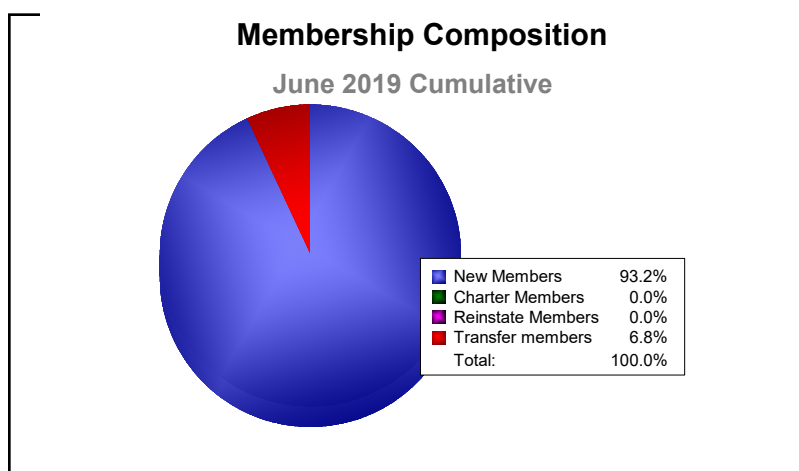

Year	New Clubs	Dropped Clubs	Gain/ Loss Clubs	New Members	Charter Members	Reinstate Members	Transfer Members	Total Member Added	Total Members Dropped	Gain/ Loss Members
2014-2015	0	0	0	108	0	7	13	128	-128	0
2015-2016	0	0	0	114	1	4	9	128	-139	-11
2016-2017	0	0	0	100	0	5	9	114	-117	-3
2017-2018	0	0	0	93	1	4	10	108	-140	-32
2018-2019	0	0	0	109	0	0	8	117	-132	-15
Average	0	0	0	105	0	4	10	119	-131	-12

Year	New Clubs	Dropped Clubs	Gain/ Loss Clubs	New Members	Charter Members	Reinstate Members	Transfer Members	Total Member Added	Total Members Dropped	Gain/ Loss Members
2014-2015	0	0	0	5	0	0	0	5	-5	0
2015-2016	0	0	0	3	0	1	0	4	-9	-5
2016-2017	0	0	0	4	0	0	0	4	-6	-2
2017-2018	0	0	0	3	0	0	0	3	-7	-4
2018-2019	0	0	0	2	0	0	0	2	-11	-9
Average	0	0	0	3	0	0	0	4	-8	-4