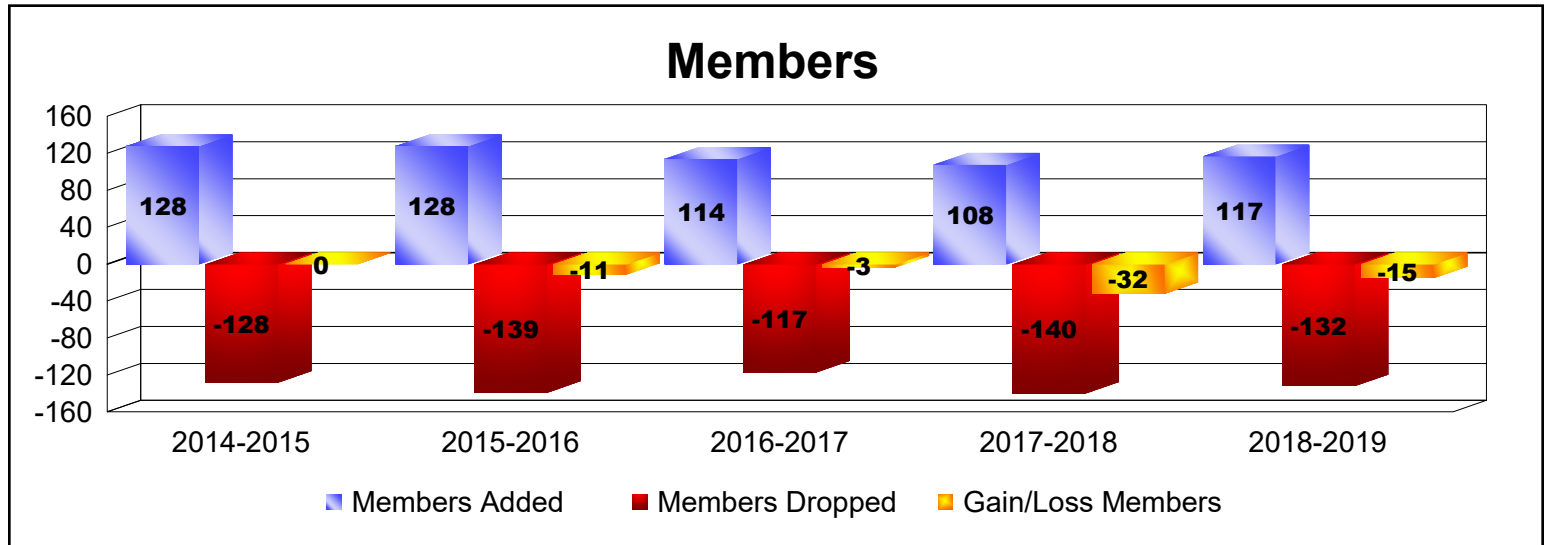

Year	New Clubs	Dropped Clubs	Gain/ Loss Clubs	New Members	Charter Members	Reinstate Members	Transfer Members	Total Member Added	Total Members Dropped	Gain/ Loss Members
2014-2015	0	0	0	108	0	7	13	128	-128	0
2015-2016	0	0	0	114	1	4	9	128	-139	-11
2016-2017	0	0	0	100	0	5	9	114	-117	-3
2017-2018	0	0	0	93	1	4	10	108	-140	-32
2018-2019	0	0	0	109	0	0	8	117	-132	-15
Average	0	0	0	105	0	4	10	119	-131	-12

Year	New Clubs	Dropped Clubs	Gain/ Loss Clubs	New Members	Charter Members	Reinstate Members	Transfer Members	Total Member Added	Total Members Dropped	Gain/ Loss Members
2014-2015	0	0	0	5	0	0	0	5	-5	0
2015-2016	0	0	0	3	0	1	0	4	-9	-5
2016-2017	0	0	0	4	0	0	0	4	-6	-2
2017-2018	0	0	0	3	0	0	0	3	-7	-4
2018-2019	0	0	0	2	0	0	0	2	-11	-9
Average	0	0	0	3	0	0	0	4	-8	-4