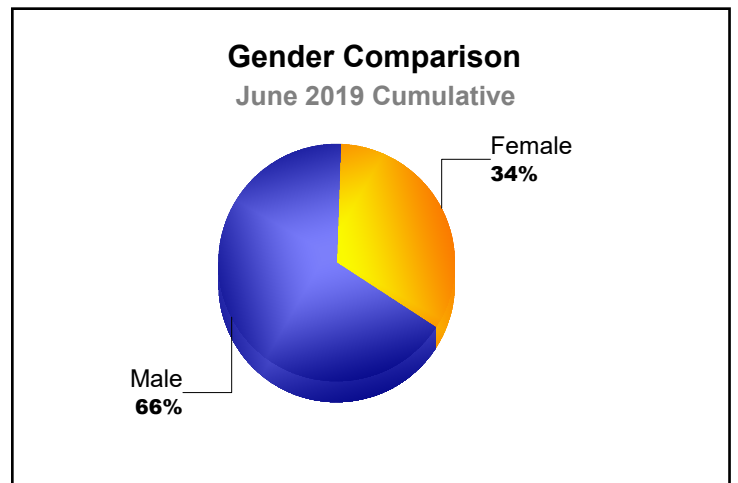

Year	New Clubs	Dropped Clubs	Gain/ Loss Clubs	New Members	Charter Members	Reinstate Members	Transfer Members	Total Member Added	Total Members Dropped	Gain/ Loss Members
2014-2015	0	0	0	108	0	7	13	128	-128	0
2015-2016	0	0	0	114	1	4	9	128	-139	-11
2016-2017	0	0	0	100	0	5	9	114	-117	-3
2017-2018	0	0	0	93	1	4	10	108	-140	-32
2018-2019	0	0	0	109	0	0	8	117	-132	-15
Average	0	0	0	105	0	4	10	119	-131	-12